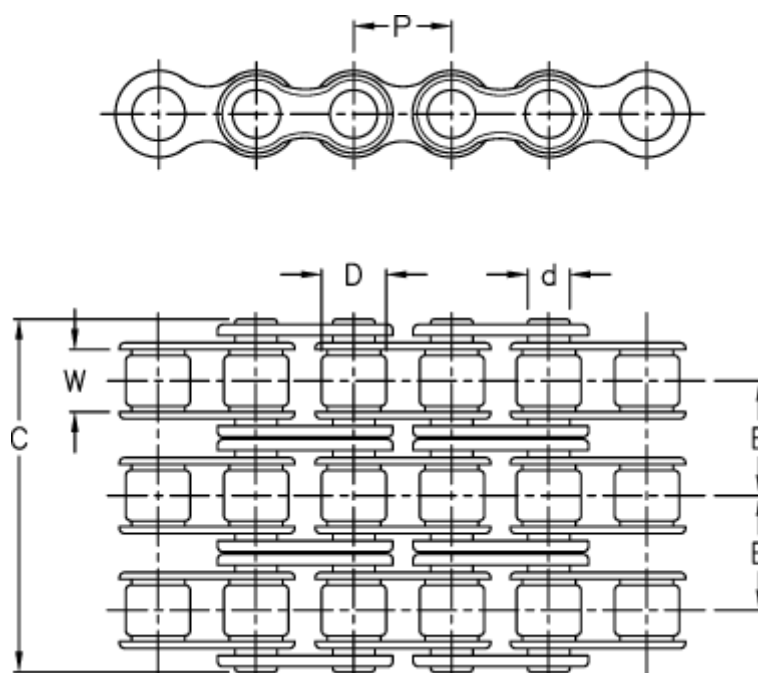

# Data Sheet

Article number: 6100130090

Description: KLEEchain 1 1/4" triplex 20 B-3  
5 meter in box (without connecting links)

## Measures

Breaking power = 290000N

W = 19,56

C = 114,20

Chain size = 1 1/4"

d = 10,19

D = 19,05

Description = 20 B-3

E = 36,45

P = 31,75